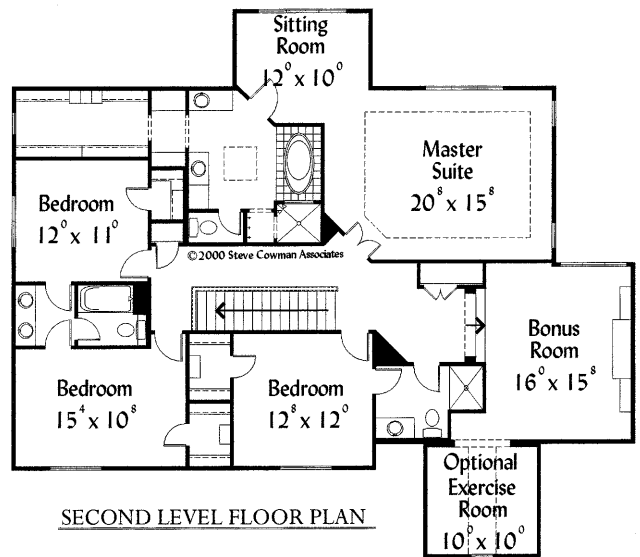

# Bristol

- 3,643 square feet
- 4 Bedrooms / 4 Baths
- 3-car Garage

The Bristol's dramatic, sweeping Kitchen takes your breath away. The home also features a corner fireplace in the Great Room and an optional see-through fireplace upstairs dividing the Master Bedroom and Master Bath.

- Gourmet Kitchen with center island and breakfast bar
- Master Suite with Sitting Room
- Bonus Room on second level

*Built for Life*

MAIN LEVEL FLOOR PLAN

SECOND LEVEL FLOOR PLAN

John R. Miles  
 Phone: 402-697-4186  
[John.Miles@anewhome4you.com](mailto:John.Miles@anewhome4you.com)