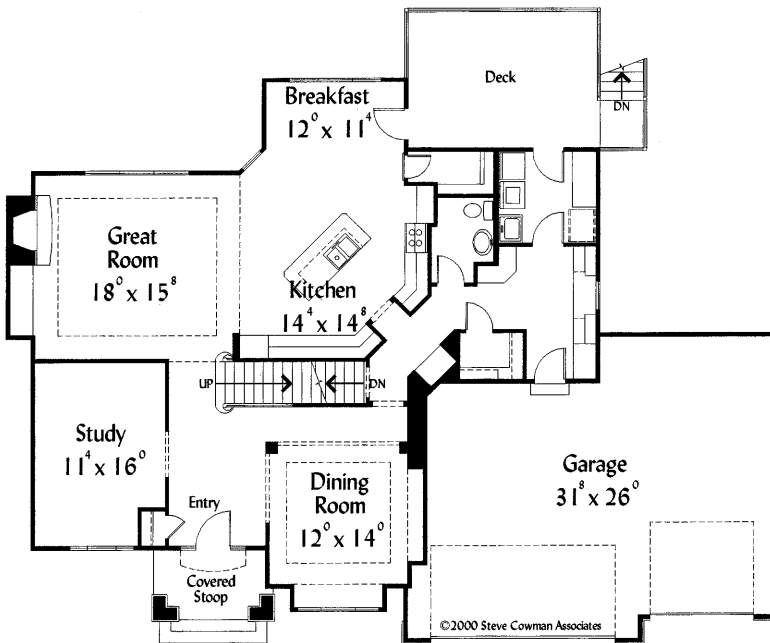

# Bristol

- 3,643 square feet
- 4 Bedrooms / 4 Baths
- 3-car Garage

The Bristol's dramatic, sweeping Kitchen takes your breath away. The home also features a corner fireplace in the Great Room and an optional see-through fireplace upstairs dividing the Master Bedroom and Master Bath.

- Gourmet Kitchen with center island and breakfast bar
- Master Suite with Sitting Room
- Bonus Room on second level

*Built for Life*

MAIN LEVEL FLOOR PLAN

SECOND LEVEL FLOOR PLAN

John R. Miles  
 Phone: 402-697-4186  
[John.Miles@anewhome4you.com](mailto:John.Miles@anewhome4you.com)