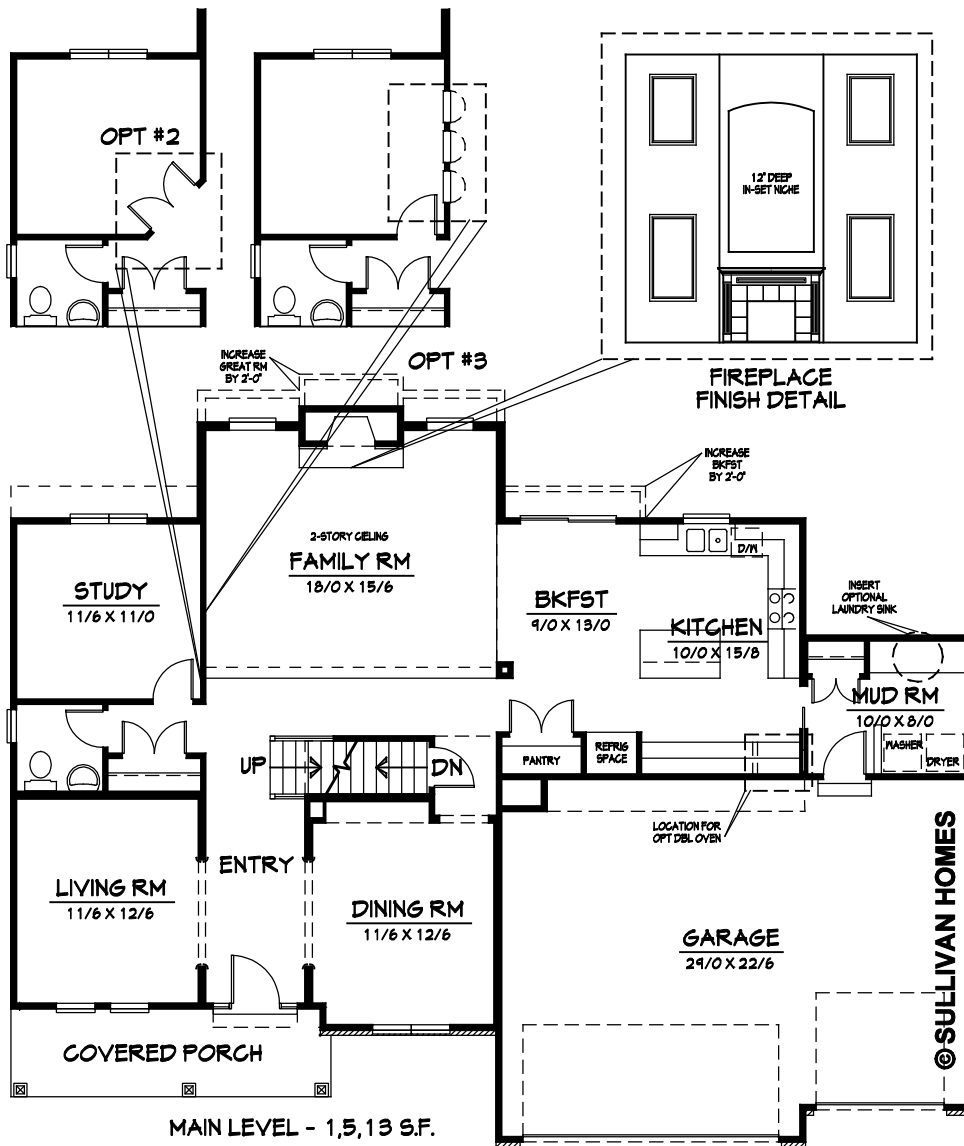

"THE HAWTHORNE" BY:

STANDARD FRONT ELEVATION
(SHOWN WITH OPTIONAL GRILLS BTWN GLASS)

FRONT ELEVATION WITH SUN RM OPT
(SHOWN WITH OPTIONAL GRILLS BTWN GLASS)

NOTE: ELEVATIONS REPRESENT
AN ARTISTIC INTERPRETATION
AND ALL FINISH MATERIALS MAY
VARY ACCORDING TO HOME BUILT.

FRONT ELEVATION WITH SUN RM & HIP ROOF
(SHOWN WITH OPTIONAL GRILLS BTWN GLASS)

"THE HAWTHORNE" BY:

MAIN LEVEL - 1,513 S.F.

"THE HAWTHORNE" BY: